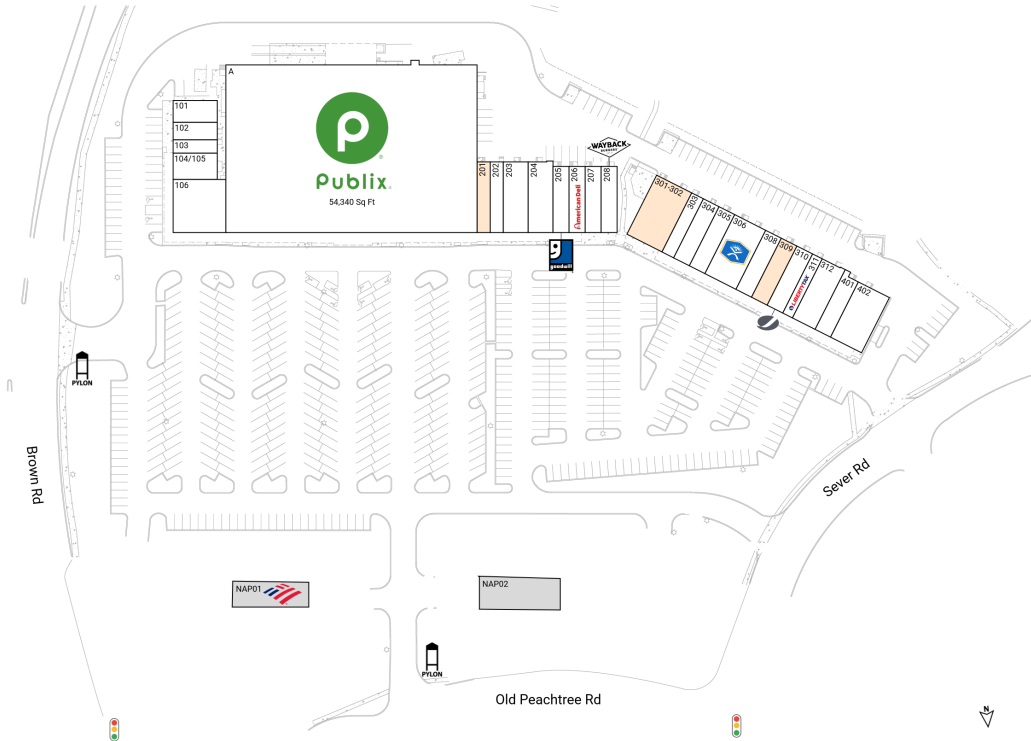

Shops of Huntcrest

1030-1032 Old Peachtree Road, NW | Lawrenceville, GA 30043

Gwinnett County Atlanta-Sandy Springs-Roswell, GA 97,040 Sq Ft

33.9991, -84.0684

Available Spaces

201	1,200 Sq Ft	360°	309	1,500 Sq Ft	360°
301-302	3,375 Sq Ft	360°			

Current Tenants

Space size listed in square feet

101	namoo solutions	1,250
102	Hair Clinique	1,000
103	Advanced Cleaners	750
104/105	Modern Esthetics	1,500
106	Sushi Village	3,600
202	Lifesouth Community Blood Center	1,200
203	Saigon Cafe	2,000
204	Wow Poke & Juice	2,000
205	Goodwill	1,500
206	American Deli	1,500
207	City Nail & Tan	1,500
208	Wayback Burgers	1,500
303	Great Cuts	1,125
304	Axiom Staffing	1,500
305	Fini's Pizzeria	1,500
306	PT Solutions Physical Therapy	3,000
308	Sarang Piano Studio	1,500
310	Jazzercise	1,500
311	Liberty Tax Service	940
312	Joshua Lee DDS	2,060
401	Warhammer	1,400
402	Southside Medical Center	2,800
A	Publix	54,340
NAP01	Bank of America	0
NAP02	Piedmont Urgent Care	0

This site plan is for illustrative and information purposes only, showing the general layout of the shopping center; and is not a legal survey. Brixmor makes no representation or warranty that the shopping center is exactly as depicted as site conditions and tenant mix are subject to change over time.
1827